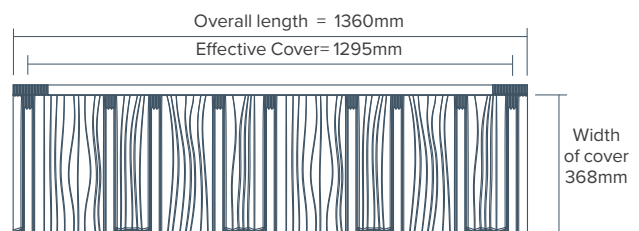

Prepainted or stonechip finish.

Complemented by a range of flashing and trim options.

SHAKE

15 degrees pitch, min.

Traditional Shake profile.

Prepainted or stonechip finish.

Complemented by a range of flashing and trim options.