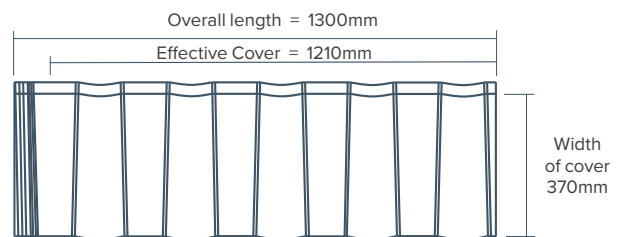

MODENA

12 degrees pitch, min.

Eye-catching option that affords the look of a heavyweight tile roof but eliminates the extra costs of reinforced roof trusses necessary for heavyweight roofing.

Prepainted or stonechip finish.

Complemented by a range of flashing and trim options.