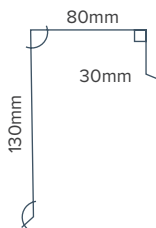

TRIMS & FLASHINGS

Trims are used on hip, ridges and gables and are compatible with all roof tiles, however it is important to inform your sales rep which you prefer as soon as you can.

FOLDED BARGE/GABLE