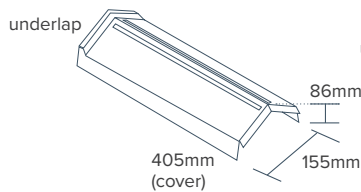

RE ROOFING IS A GREAT WAY TO REFRESH THE LOOK OF YOUR HOME AND PRESERVE ITS VALUE, WHILST PROTECTING YOUR INVESTMENT.

When it comes to re-roofing, Metalcraft offer expert advice and specialised knowledge, so you can be assured of a quality job and outstanding workmanship. We will carefully assess your roof and advise you of the best and most economical course of action. Metalcraft strives to conduct all work promptly and diligently to minimise any inconvenience and disruption to your daily life, and we always endeavour to ensure you are completely satisfied with the end result.

TRIMS & FLASHINGS

Trims are used on hip, ridges and gables and are compatible with all roof tiles, however it is important to inform your sales rep which you prefer as soon as you can.

FOLDED BARGE/GABLE

FOLDED Z - FLASHING

FOLDED VALLEY