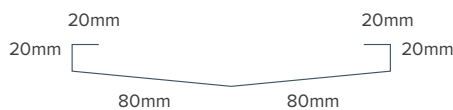

FOLDED VALLEY