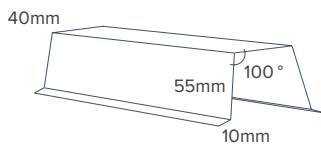

RE ROOFING IS A GREAT WAY TO REFRESH THE LOOK OF YOUR HOME AND PRESERVE ITS VALUE, WHILST PROTECTING YOUR INVESTMENT.

When it comes to re-roofing, Metalcraft offer expert advice and specialised knowledge, so you can be assured of a quality job and outstanding workmanship. We will carefully assess your roof and advise you of the best and most economical course of action. Metalcraft strives to conduct all work promptly and diligently to minimise any inconvenience and disruption to your daily life, and we always endeavour to ensure you are completely satisfied with the end result.

TRIMS & FLASHINGS

Trims are used on hip, ridges and gables and are compatible with all roof tiles, however it is important to inform your sales rep which you prefer as soon as you can.

FOLDED BARGE/GABLE

FOLDED Z - FLASHING

FOLDED VALLEY