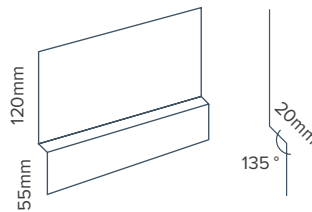

FOLDED Z - FLASHING