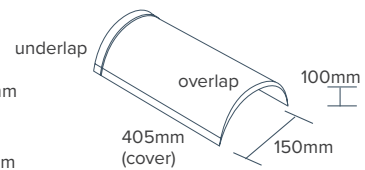

RE ROOFING IS A GREAT WAY TO REFRESH THE LOOK OF YOUR HOME AND PRESERVE ITS VALUE, WHILST PROTECTING YOUR INVESTMENT.

When it comes to re-roofing, Metalcraft offer expert advice and specialised knowledge, so you can be assured of a quality job and outstanding workmanship. We will carefully assess your roof and advise you of the best and most economical course of action. Metalcraft strives to conduct all work promptly and diligently to minimise any inconvenience and disruption to your daily life, and we always endeavour to ensure you are completely satisfied with the end result.

TRIMS & FLASHINGS

Trims are used on hip, ridges and gables and are compatible with all roof tiles, however it is important to inform your sales rep which you prefer as soon as you can.

FOLDED BARGE/GABLE

FOLDED Z - FLASHING

FOLDED VALLEY