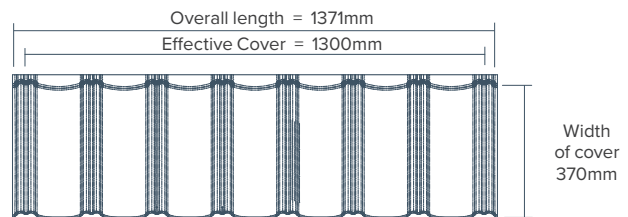

A typical lightweight metal tile weighs just 1/16th of the weight of a conventional tile. This reduces the amount of timber required to reinforce your roof trusses providing a considerable cost saving in design and materials.

COLORSTEEL
NEW ZEALAND'S FAVOURITE ROOF

Zinalume®

Modena Tile

PROFILES

Metalcraft Metal Tiles are designed to withstand environmental extremes so they afford considerable peace of mind. The interlock and overlap panels unique to metal tiles are secured in place with a horizontal fixing system. Fastenings are situated at 90 degrees to the tile surface providing resistance to wind lift from hurricane force winds and earthquakes. They are also highly resistant to storm damage in the form of hail, and although they may dent, they will not crack or leak as a result of hail contact. Metalcraft Roofing's metal tile range is available in both chip coated or pressed Colorsteel®. Steel is a recyclable product, so you can be confident in the knowledge that it does not have to be disposed of in landfill. Instead it can easily be recycled and reused, thereby minimising resource use and reducing impact on our environment.

CHATEAU

12 degrees pitch, min.

Scalloped finish for a timeless look to any style home.

Prepainted or stonechip finish.

Complemented by a range of flashing and trim options.

MODENA

12 degrees pitch, min.

Eye-catching option that affords the look of a heavyweight tile roof but eliminates the extra costs of reinforced roof trusses necessary for heavyweight roofing.