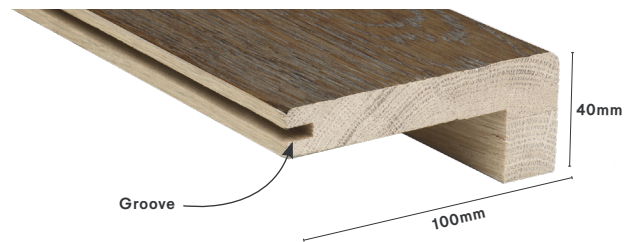

STAIR NOSING SPECIFICATION SHEET

PRODUCT DETAILS

| | |
|-----------------|--|
| Collection | Artiste Rustic |
| Format | Stair Nosing |
| Availability | Stocked |
| Product Type | Solid Smoked European Oak Stair Nosing* |
| Height | 40mm |
| Width | 100mm |
| Length | 1300mm |
| Surface Texture | Deep wood grain texture |
| Surface Sheen | Extra Matte |
| Bevel | Rounded Edge |
| Status | Pre-finished (no additional coats required) |
| Finish | Italian UV Cured Lacquer |
| Species | Smoked European Oak* (refer page 2 for details) |
| Filler colour | Dark |
| Crafted In | Europe |

The Artiste Rustic Collection is also available in: 250mm planks, Herringbone and Chevron patterns.

**Da Vinci, Van Gogh and Vermeer are Smoked European Oak. Picasso is European Oak (but has not been smoked).*

Van Gogh

Vermeer

ARTISTE RUSTIC STAIR NOSING PROFILE

INSTALLATION

| | |
|---------------------|--|
| Installation Method | Glue Down or Pin/Nail |
| Suitable Substrates | Plywood, Particle Board, Concrete, existing timber - enquire for others |
| Joint Profile | Groove (on tread) |
| Suitable Uses | Stairs in residential homes, hospitality, retail stores, restaurants, apartments (in commercial staircases additional slip resistance may be required) |