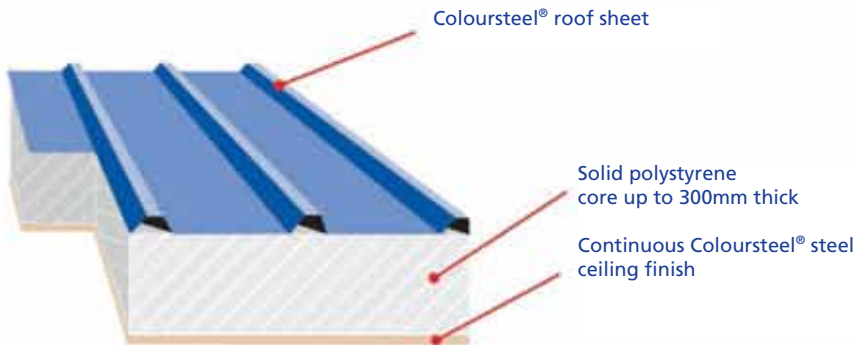

ThermoSpan EPS Panels

The 3-in-1 Roofing Solution

 **Metalcraft**
Insulated Panel Systems

ThermoSpan EPS Panels

3-in-1 construction delivers:

- Roof sheet
 - Insulation
 - Ceiling
- All in one composite panel

Introducing ThermoSpan EPS Panels, the innovative, versatile, all-in-one interlocking roof panel manufactured by Metalcraft Insulated Panel Systems right here in New Zealand. ThermoSpan EPS Panels combines the roof sheets, the insulation and the ceiling all in one tough, durable panel, saving on installation costs and cutting construction time.

The composition of a ThermoSpan EPS panel offers many advantages. A solid polystyrene core up to 300mm thick is bonded to a Colorsteel® roof sheet above, and a continuous Colorsteel® ceiling finish underneath. This means outstanding insulation performance, unrivalled strength and an attractive finish to complement your building.