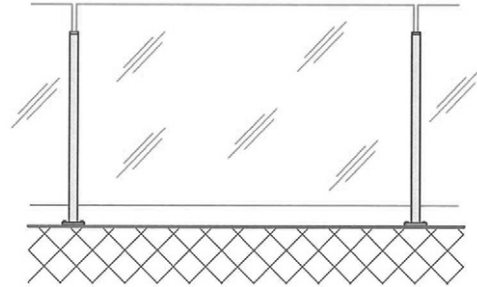

SEMI FRAMELESS ALUMINIUM POSTS

Top Mount Low Height

Up to 1000mm long post up to 1250mm high balustrade for 10mm toughened glass.

Stock powder coat is Silver Frost. This is a highly durable powder coat which is a very close match to natural anodised silver.

Product	Code	Description	Each
	TM-801 LI	Top Mount Post Low Height Intermediate post. Up to 1050mm high glass Specify base plate type see page 6.7	
	TM-1001 LI	Top Mount Post Low Height Intermediate post. Up to 1250mm high glass Specify base plate type see page 6.7	
	TM-801 LE	Top Mount Post Low Height End post. Up to 1050mm high glass Specify base plate type see page 6.7	
	TM-1001 LE	Top Mount Post Low Height End post. Up to 1250mm high glass Specify base plate type see page 6.7	
<p>x = up to 250mm above post</p> 	<p>Surcharge for standard P/C colours 1 to 5 posts + 10% 6 to 10 posts + 5% 11+ posts - NO EXTRA CHARGE</p>		
<p>For Fixings, see pages 6.9 to 6.13 For Post Spacings, see charts on page 6.2</p>			