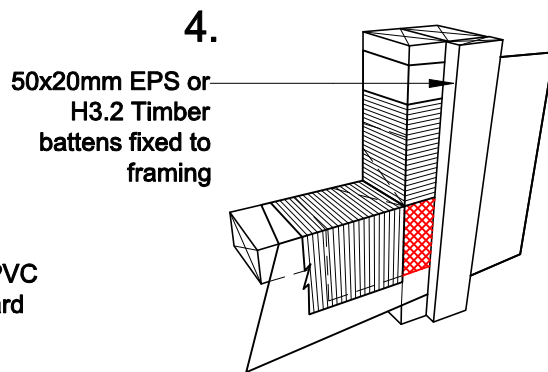

FRAMING

MASON'S BARRICADE BUILDING WRAP

TAPING

BATTEN INSTALLATION

PVC CORNER SOAKER

PVC SILL FLASHING

**OPENING FLASHINGS
PVC CORNER SOAKER &
CORNER GUARD INSTALLATION**

Detail 27 NTS

**MASONS ENVIRO AAC ON 20mm CAVITY
TIMBER FRAME**