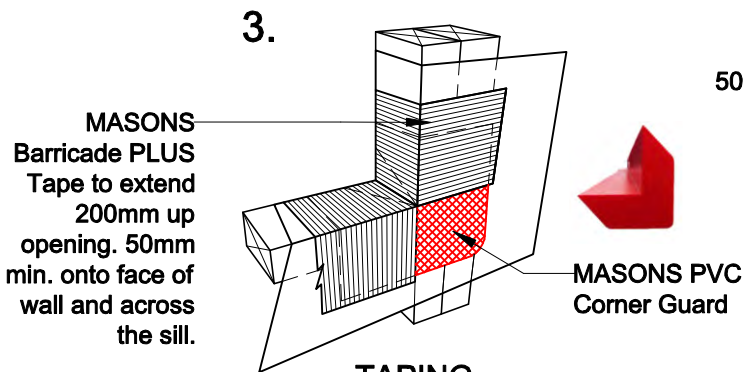

FRAMING

MASON'S BARRICADE BUILDING WRAP

TAPING

BATTEN INSTALLATION

PVC CORNER SOAKER

PVC SILL FLASHING

**OPENING FLASHINGS
PVC CORNER SOAKER &
CORNER GUARD INSTALLATION**

Detail 27 NTS

**MASONS ENVIRO AAC ON 20mm CAVITY
TIMBER FRAME**