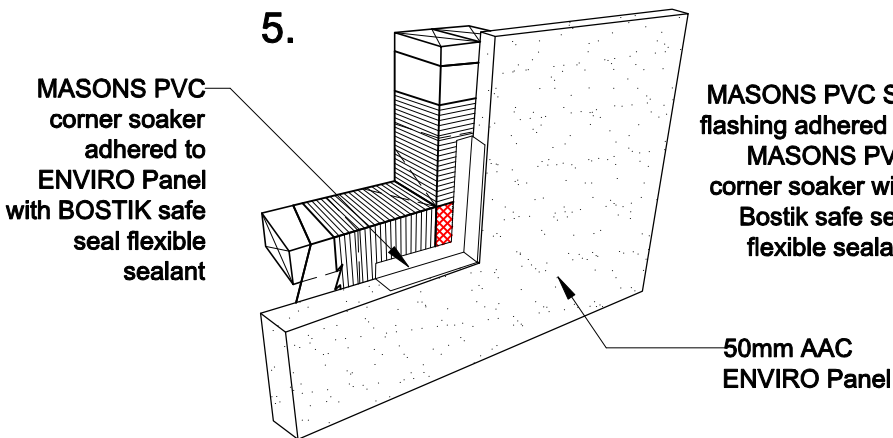

FRAMING

MASON'S BARRICADE BUILDING WRAP

TAPING

BATTEN INSTALLATION

PVC CORNER SOAKER

PVC SILL FLASHING

**OPENING FLASHINGS
PVC CORNER SOAKER &
CORNER GUARD INSTALLATION**

Detail 27 NTS

**MASONS ENVIRO AAC ON 20mm CAVITY
TIMBER FRAME**