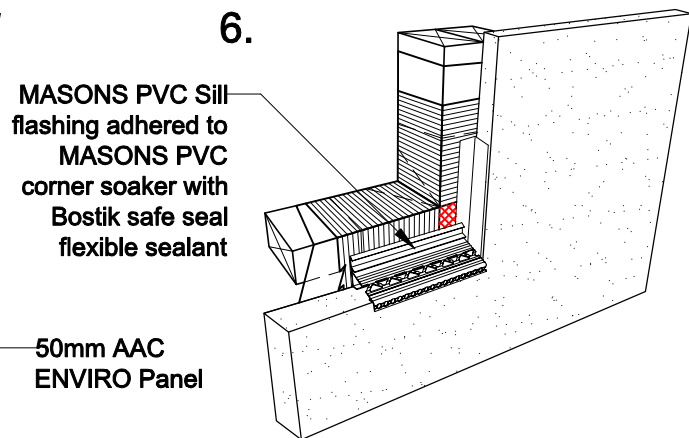

FRAMING

MASON'S BARRICADE BUILDING WRAP

TAPING

BATTEN INSTALLATION

PVC CORNER SOAKER

PVC SILL FLASHING

**OPENING FLASHINGS
PVC CORNER SOAKER &
CORNER GUARD INSTALLATION**

Detail 27 NTS

**MASONS ENVIRO AAC ON 20mm CAVITY
TIMBER FRAME**