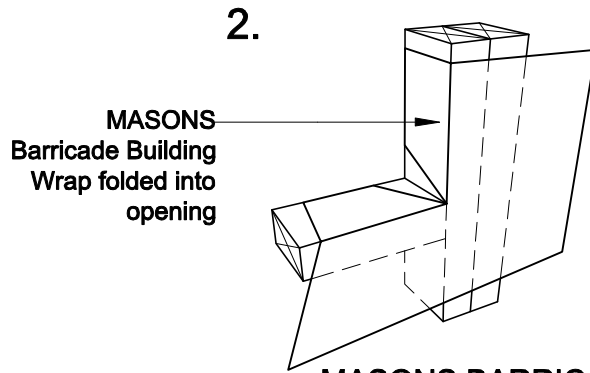

FRAMING

MASON'S BARRICADE BUILDING WRAP

TAPING

BATTEN INSTALLATION

PVC CORNER SOAKER

PVC SILL FLASHING

**OPENING FLASHINGS
PVC CORNER SOAKER &
CORNER GUARD INSTALLATION**

Detail 27 NTS

**MASONS ENVIRO AAC ON 20mm CAVITY
TIMBER FRAME**