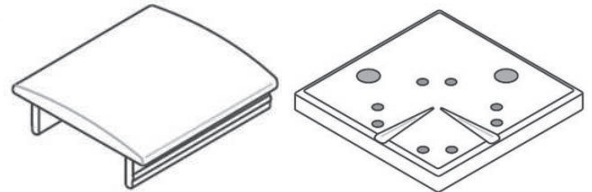

SEMI FRAMELESS ALUMINIUM POSTS

Corner Post Top Mount Full Height

Up to 1200mm long post up to 1200mm high balustrade for 10mm toughened glass.

Stock powder coat is Silver Frost. This is a highly durable powder coat which is a very close match to natural anodised silver.

Product	Code	Description
	TMC-1000 FC	Corner Top Mount Post Full Height End corner post up to 1000mm high Base plate & top cap shown above
	TMC-1200 FC	Corner Top Mount Post Full Height End corner post up to 1200mm high Base plate & top cap shown above
<p>Surcharge for standard P/C colours 1 to 5 posts + 10% 6 to 10 posts + 5% 11+ posts - NO EXTRA CHARGE</p>		
<p>For Fixings, see pages 6.9 to 6.13 For Post Spacings, see charts on page 6.2</p>		