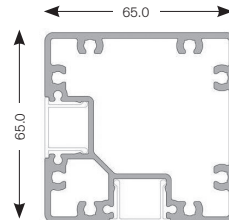

SEMI FRAMELESS ALUMINIUM POSTS

Corner Post Top Mount Full Height

Up to 1200mm long post up to 1200mm high balustrade for 10mm toughened glass.

Stock powder coat is Silver Frost. This is a highly durable powder coat which is a very close match to natural anodised silver.

Product	Code	Description
	TMC-1000 FC	Corner Top Mount Post Full Height End corner post up to 1000mm high Base plate & top cap shown above
	TMC-1200 FC	Corner Top Mount Post Full Height End corner post up to 1200mm high Base plate & top cap shown above
<p>Surcharge for standard P/C colours 1 to 5 posts + 10% 6 to 10 posts + 5% 11+ posts - NO EXTRA CHARGE</p>		
<p>For Fixings, see pages 6.9 to 6.13 For Post Spacings, see charts on page 6.2</p>		