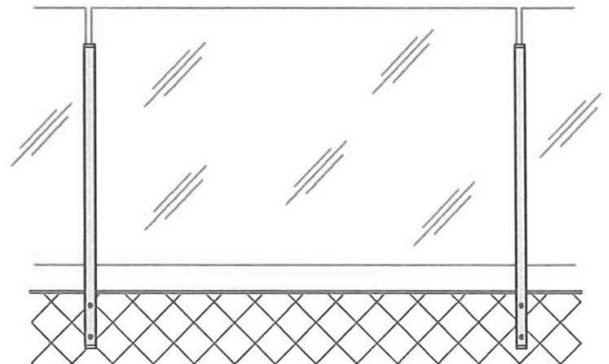

## SEMI FRAMELESS ALUMINIUM POSTS

### Metro Post System to Suit 10mm Toughened Glass

Posts are aluminium profile 65mm x 45mm in powder coat finish. Standard powder coat is Silver Frost

These posts are suitable for balustrade, pool fence and wind break applications. Refer to post spacing tables on page 6.2.

#### Typical Post Configurations

10mm Glass, Inline - Semi Frameless, Top Mount or Face Fix  
 (Glass edge up to 250mm above post top)

10mm Glass, Inline - Semi Frameless, Top Mount or Face Fix  
 (Glass edge flush)