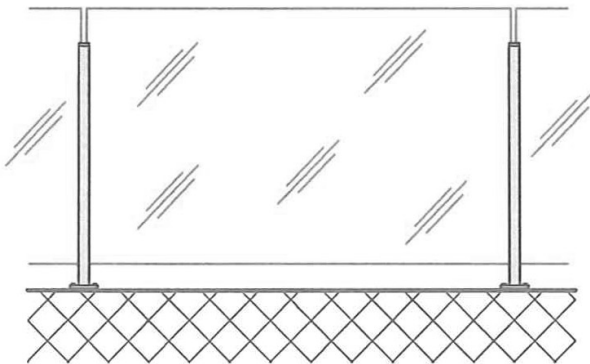

## SEMI FRAMELESS ALUMINIUM POSTS

### Metro Post System to Suit 10mm Toughened Glass

Posts are aluminium profile 65mm x 45mm in powder coat finish. Standard powder coat is Silver Frost

These posts are suitable for balustrade, pool fence and wind break applications. Refer to post spacing tables on page 6.2.

#### Typical Post Configurations

10mm Glass, Inline - Semi Frameless, Top Mount or Face Fix  
 (Glass edge up to 250mm above post top)

10mm Glass, Inline - Semi Frameless, Top Mount or Face Fix  
 (Glass edge flush)