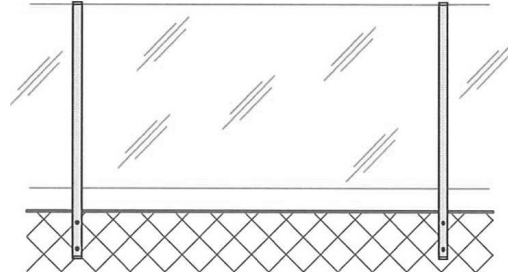

SEMI FRAMELESS ALUMINIUM POSTS

Face Fix Full Height

Up to 1400mm long post up to 1200mm high balustrade for 10mm toughened glass.

Stock powder coat is Silver Frost. This is a highly durable powder coat which is a very close match to natural anodised silver.

Product	Code	Description	Each
	FF-1200 FI	Face Fix Post Full Height Intermediate post. Up to approx 1000mm high balustrade	
	FF-1400 FI	Face Fix Post Full Height Intermediate post. Up to approx 1200mm high balustrade	
	FF-1200 FE	Face Fix Post Full Height End post. Up to approx 1000mm high balustrade	
	FF-1400 FE	Face Fix Post Full Height End post. Up to approx 1200mm high balustrade	
<p>Surcharge for standard P/C colours 1 to 5 posts + 10% 6 to 10 posts + 5% 11+ posts - NO EXTRA CHARGE</p>			
<p>For Fixings, see pages 6.14 to 6.18 For Post Spacings, see charts on page 6.2</p>			