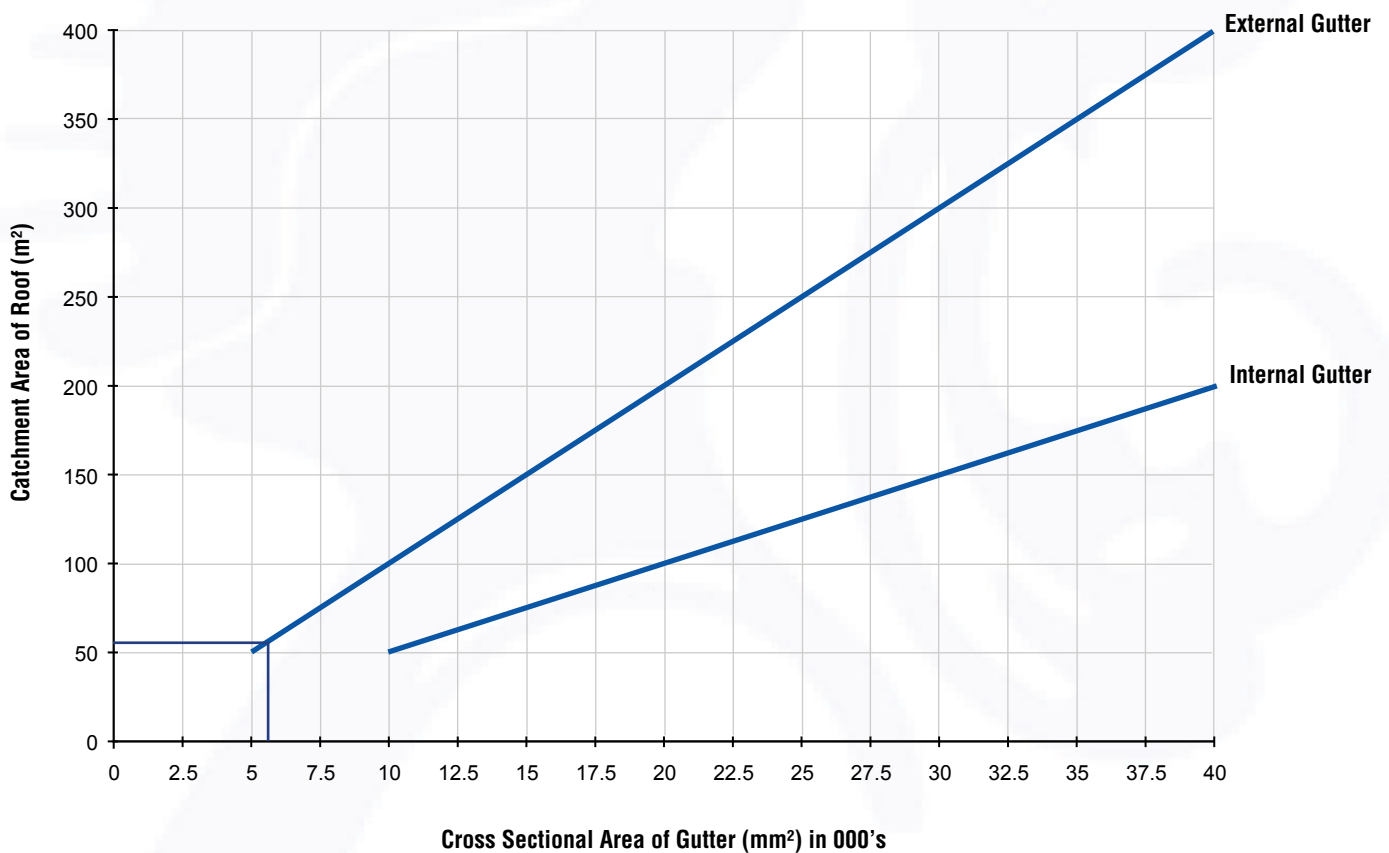

Half Round Gutter

0800 ROOFNZ (0800 766369)
Issue Date August 2008

Half Round Gutter adds class and distinction to the eave line of any dwelling. Half Round Gutter looks great with profiled Longrun or Tile roofing and is available in Zinalume, Galvsteel, Colorsteel Endura and Colorsteel Maxx.

Cross-sectional Area: 5650mm²

Catchment Area of Roof v Cross Sectional Area of Gutter

Note: The graph is based on a rainfall intensity of 100mm / hour and roof pitches less than 10 degrees. For more information on roof catchment areas and the effect of gutter cross sectional areas download the document on Roof Drainage