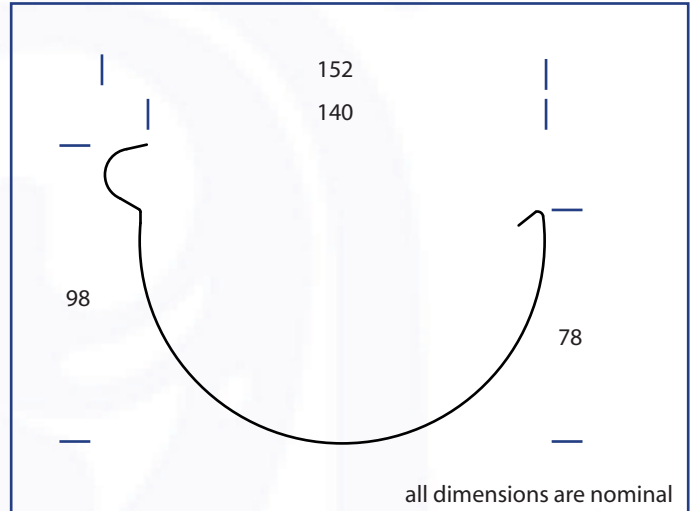

Half Round Gutter

0800 ROOFNZ (0800 766369)
Issue Date August 2008

Half Round Gutter adds class and distinction to the eave line of any dwelling. Half Round Gutter looks great with profiled Longrun or Tile roofing and is available in Zinalume, Galvsteel, Colorsteel Endura and Colorsteel Maxx.

Cross-sectional Area: 5650mm²

Catchment Area of Roof v Cross Sectional Area of Gutter

Note: The graph is based on a rainfall intensity of 100mm / hour and roof pitches less than 10 degrees. For more information on roof catchment areas and the effect of gutter cross sectional areas download the document on Roof Drainage