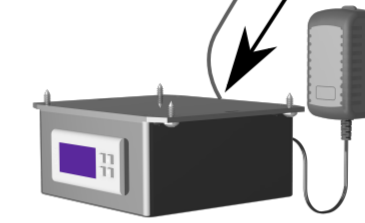

Do not install Font and Tap directly above chiller unit.
Minimum distance for Font and Tap from unit is 300mm

300

Dual exhaust fan kit 93159NZ

Fan plug

Digital Controller
Requires 1x
230V GPO

- Ambient water
- Sparkling water
- Chilled water
- Water/CO₂ supply
- Filter hoses