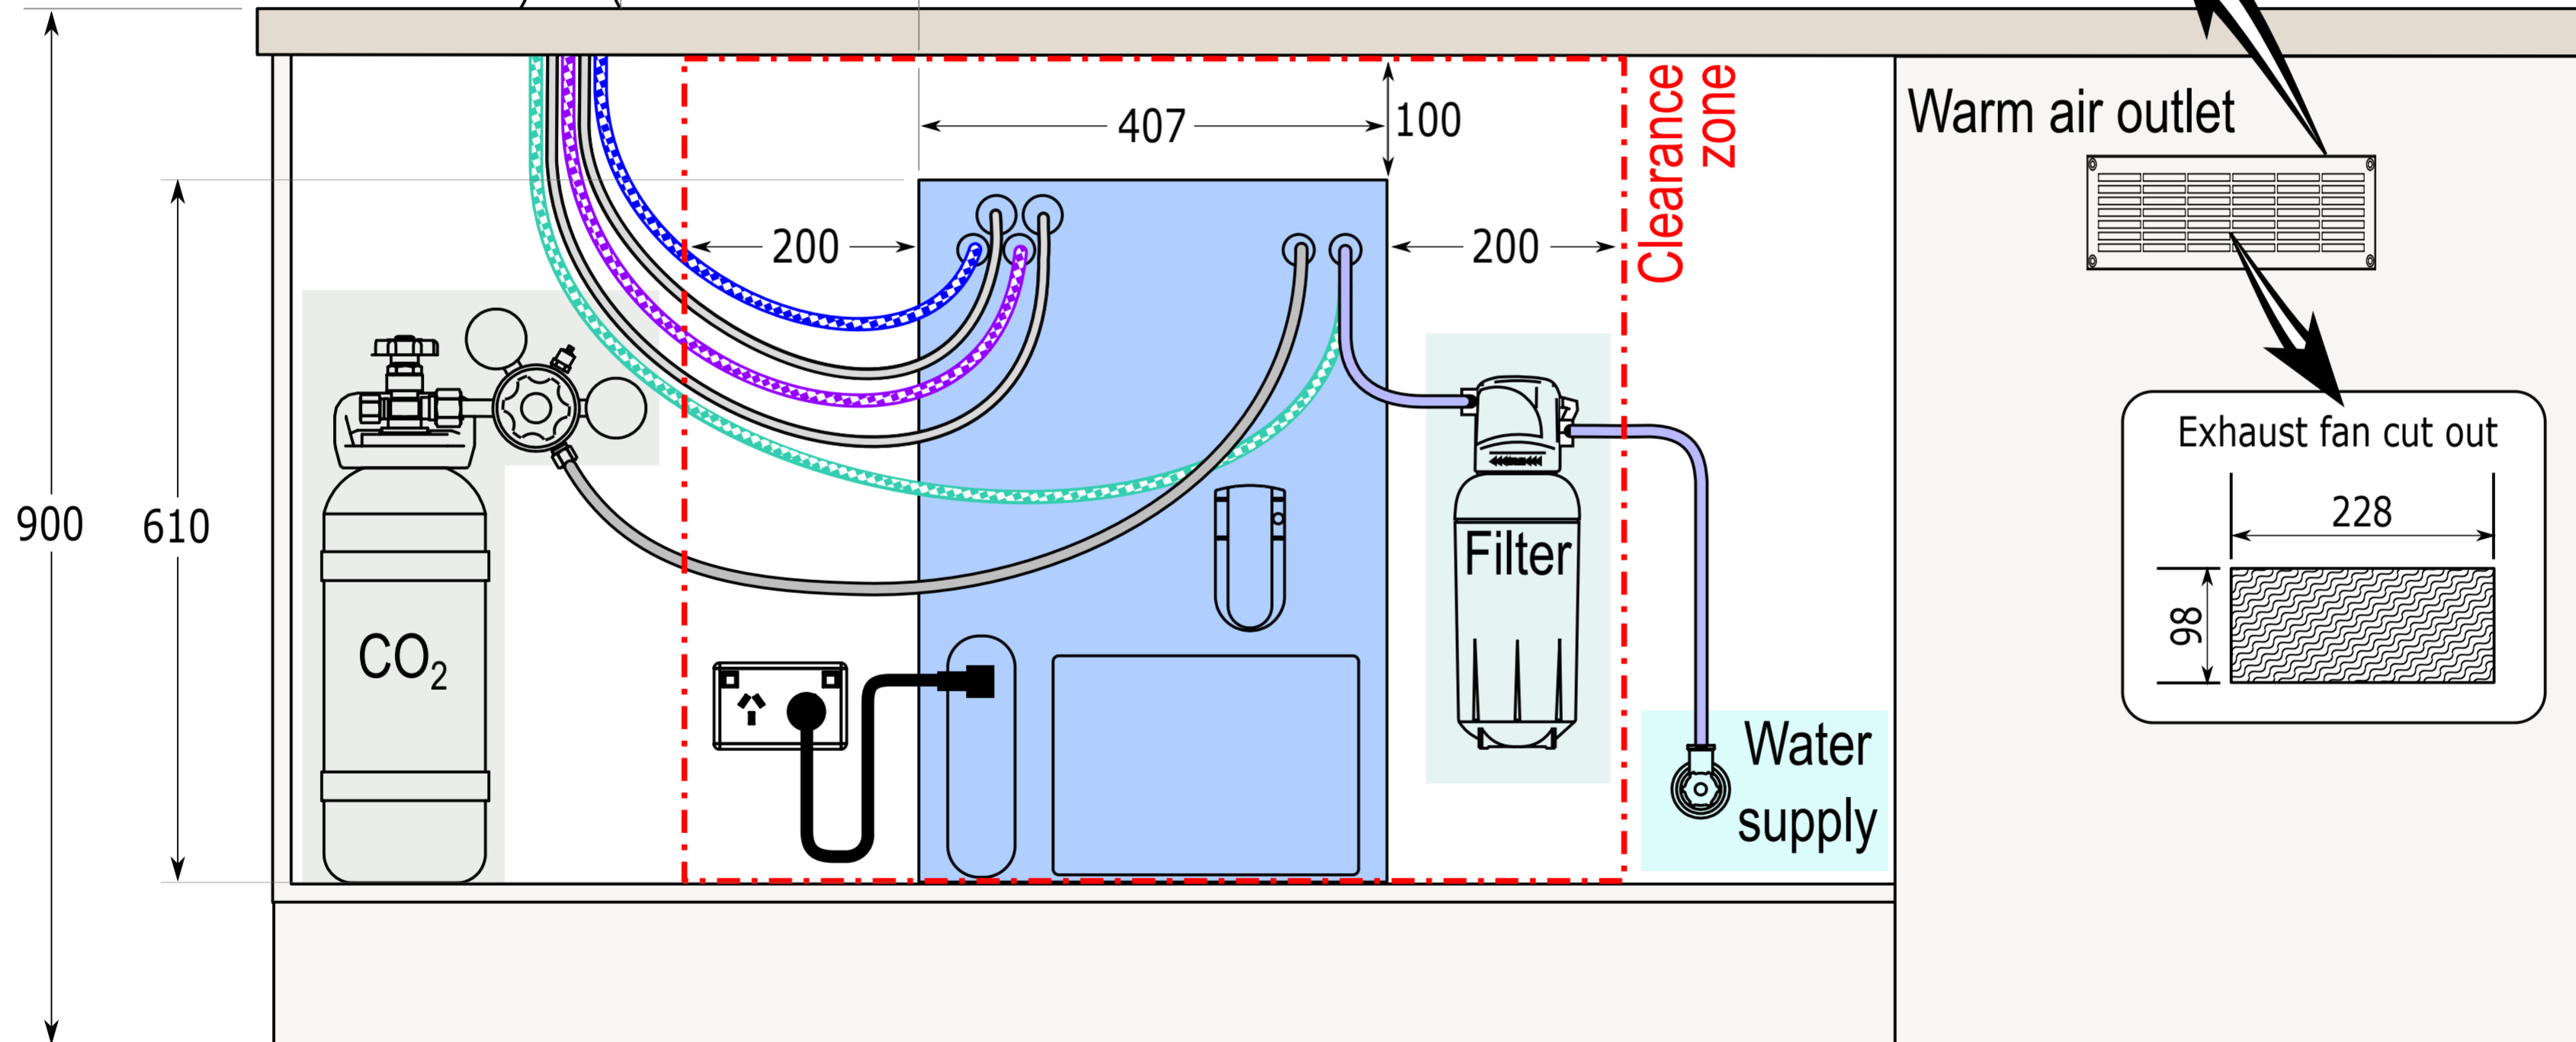

Do not install Font and Tap directly above chiller unit.
Minimum distance for Font and Tap from unit is 300mm

300

Dual exhaust fan kit 93159NZ

Fan plug

Digital Controller
Requires 1x
230V GPO

- Ambient water
- Sparkling water
- Chilled water
- Water/CO₂ supply
- Filter hoses