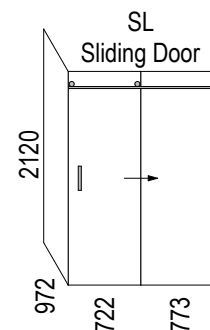

Screen Options:

For more product information go to:

www.atlantis.co.nz/shop/linea-quattro/taipei-1500x1000/

For installation instructions go to:

www.atlantis.co.nz/trade/installation/