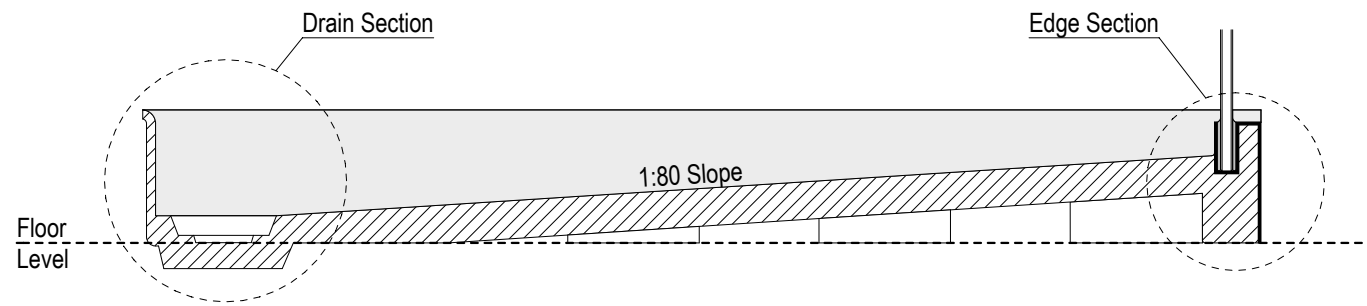

Note: Drain position central unless dimensioned otherwise

Step Entry

SKU: LQ-TAI-B-RH-ST

Level Entry

SKU: LQ-TAI-B-RH-LE

See Waste Channel Recess Specifications for size

Floor Recess 1530x1030x30

Note: Verify exact shower base dimensions on site

Screen Options:

For more product information go to:

www.atlantis.co.nz/shop/linea-quattro/taipei-1500x1000/

For installation instructions go to:

www.atlantis.co.nz/trade/installation/

AQUAPLANE WASTE FITTING

- EasyClean Waste with in-built trap
- 50L/min ultra flow rate
- Removable fin for easy cleaning
- 40/50mm outlet with swivel fitting
- Components bolt together for guaranteed watertightness