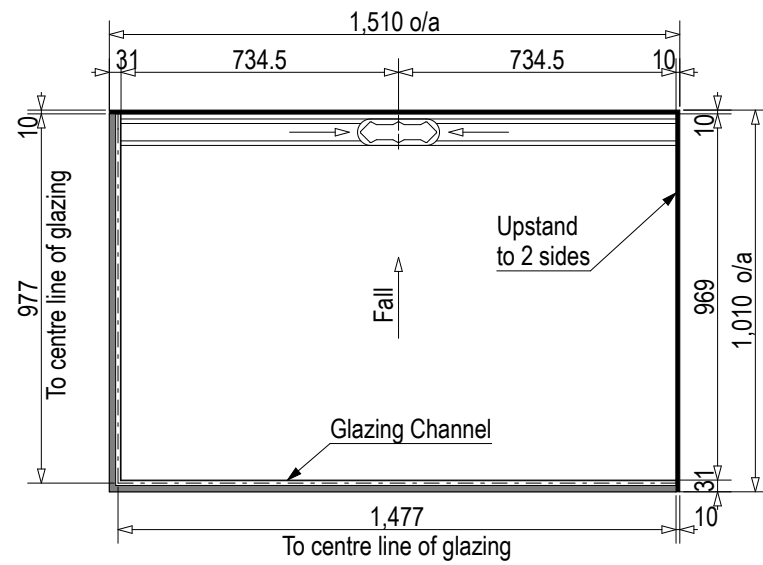

Note: Drain position central unless dimensioned otherwise

Step Entry

SKU: LQ-TAI-B-RH-ST

Level Entry

SKU: LQ-TAI-B-RH-LE

See Waste Channel Recess Specifications for size

Floor Recess 1530x1030x30

Note: Verify exact shower base dimensions on site

Screen Options:

For more product information go to:

www.atlantis.co.nz/shop/linea-quattro/taipei-1500x1000/

For installation instructions go to:

www.atlantis.co.nz/trade/installation/

AQUAPLANE WASTE FITTING

- EasyClean Waste with in-built trap
- 50L/min ultra flow rate
- Removable fin for easy cleaning
- 40/50mm outlet with swivel fitting
- Components bolt together for guaranteed watertightness