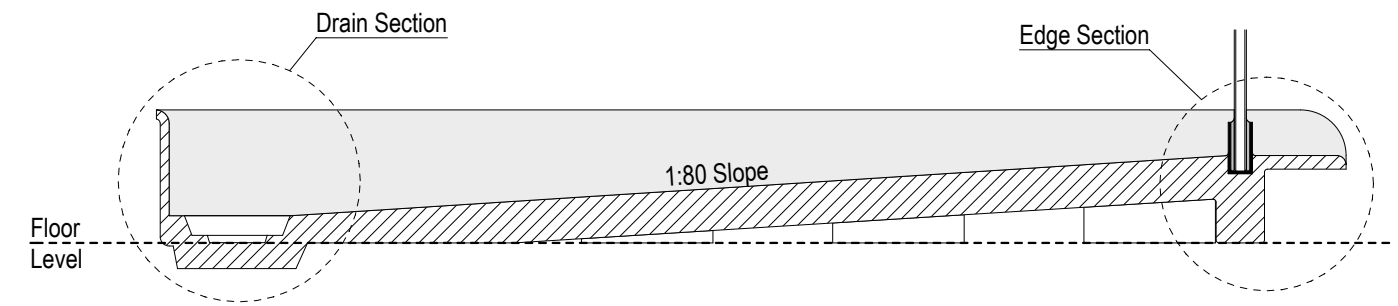

Note: Drain position central unless dimensioned otherwise

Step Entry

SKU: LQ-TAI-B-RH-ST

Level Entry

SKU: LQ-TAI-B-RH-LE

See Waste Channel Recess Specifications for size

Floor Recess 1530x1030x30

Note: Verify exact shower base dimensions on site

Screen Options:

For more product information go to:

www.atlantis.co.nz/shop/linea-quattro/taipei-1500x1000/

For installation instructions go to:

www.atlantis.co.nz/trade/installation/

AQUAPLANE WASTE FITTING

- EasyClean Waste with in-built trap
- 50L/min ultra flow rate
- Removable fin for easy cleaning
- 40/50mm outlet with swivel fitting
- Components bolt together for guaranteed watertightness