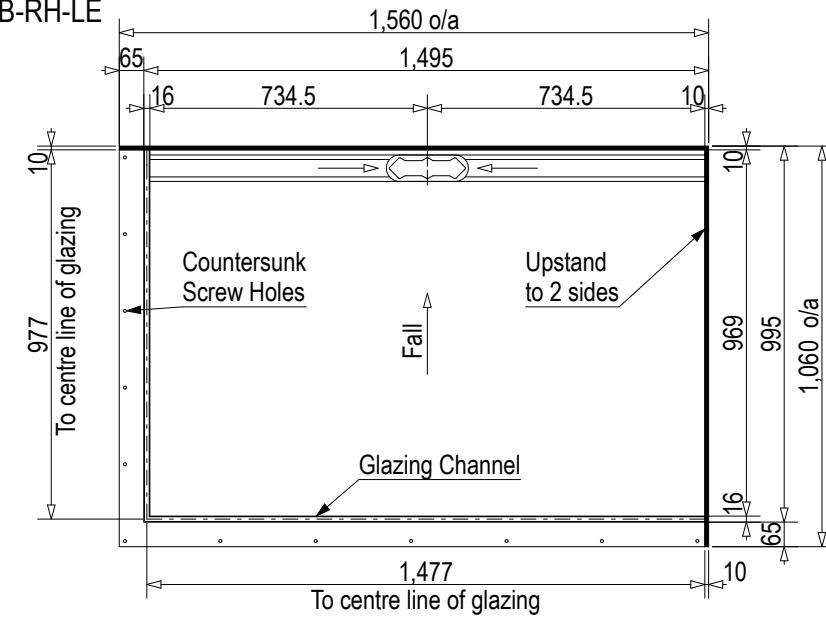

Note: Drain position central unless dimensioned otherwise

Step Entry

SKU: LQ-TAI-B-RH-ST

Level Entry

SKU: LQ-TAI-B-RH-LE

See Waste Channel Recess Specifications for size

Floor Recess 1530x1030x30

Note: Verify exact shower base dimensions on site

Screen Options:

For more product information go to:

www.atlantis.co.nz/shop/linea-quattro/taipei-1500x1000/

For installation instructions go to:

www.atlantis.co.nz/trade/installation/

AQUAPLANE WASTE FITTING

- EasyClean Waste with in-built trap
- 50L/min ultra flow rate
- Removable fin for easy cleaning
- 40/50mm outlet with swivel fitting
- Components bolt together for guaranteed watertightness