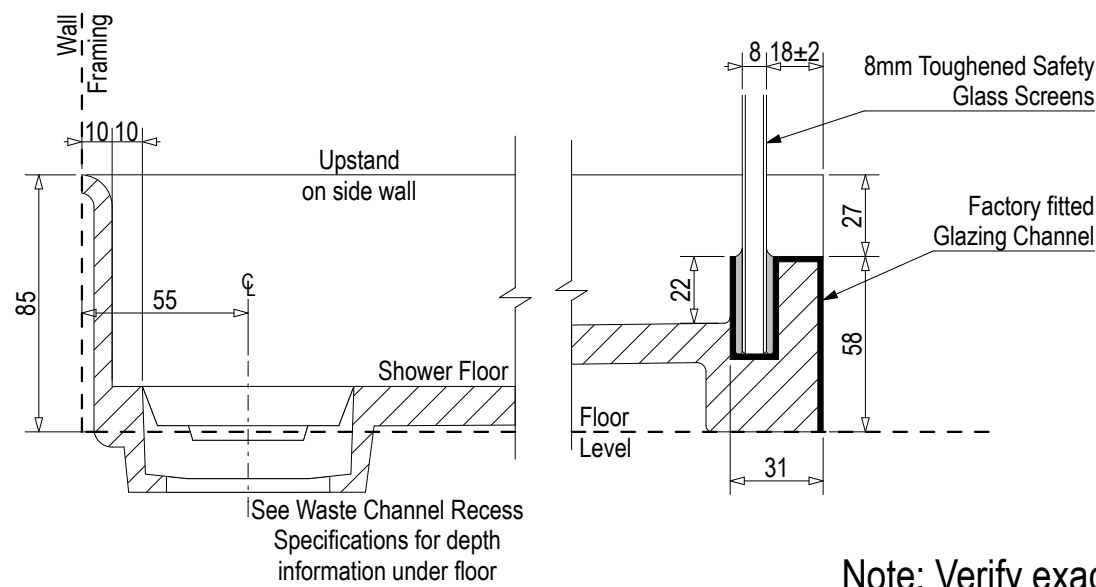

Note: Drain position central unless dimensioned otherwise

Step Entry

SKU: LQ-TAI-B-RH-ST

Level Entry

SKU: LQ-TAI-B-RH-LE

See Waste Channel Recess Specifications for size

Floor Recess 1530x1030x30

Note: Verify exact shower base dimensions on site

Screen Options:

For more product information go to:

www.atlantis.co.nz/shop/linea-quattro/taipei-1500x1000/

For installation instructions go to:

www.atlantis.co.nz/trade/installation/

AQUAPLANE WASTE FITTING

- EasyClean Waste with in-built trap
- 50L/min ultra flow rate
- Removable fin for easy cleaning
- 40/50mm outlet with swivel fitting
- Components bolt together for guaranteed watertightness