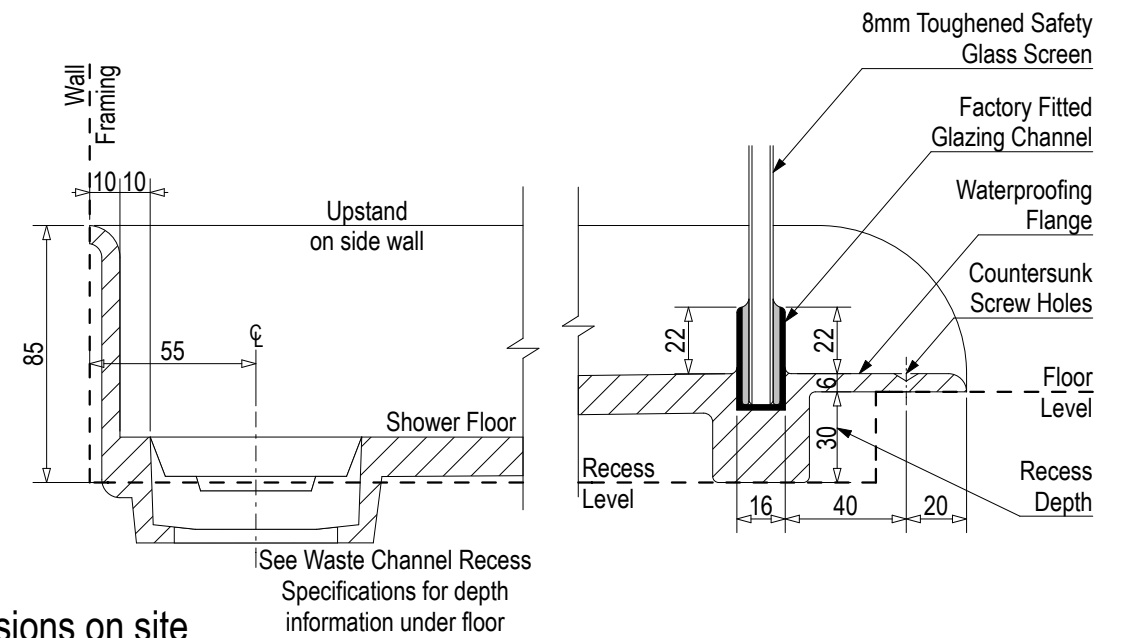

Note: Drain position central unless dimensioned otherwise

Step Entry

SKU: LQ-TAI-B-RH-ST

Level Entry

SKU: LQ-TAI-B-RH-LE

See Waste Channel Recess Specifications for size

Floor Recess 1530x1030x30

Note: Verify exact shower base dimensions on site

Screen Options:

For more product information go to:

www.atlantis.co.nz/shop/linea-quattro/taipei-1500x1000/

For installation instructions go to:

www.atlantis.co.nz/trade/installation/

AQUAPLANE WASTE FITTING

- EasyClean Waste with in-built trap
- 50L/min ultra flow rate
- Removable fin for easy cleaning
- 40/50mm outlet with swivel fitting
- Components bolt together for guaranteed watertightness