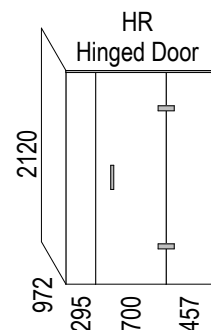

Screen Options:

For more product information go to:

www.atlantis.co.nz/shop/linea-quattro/taipei-1500x1000/

For installation instructions go to:

www.atlantis.co.nz/trade/installation/