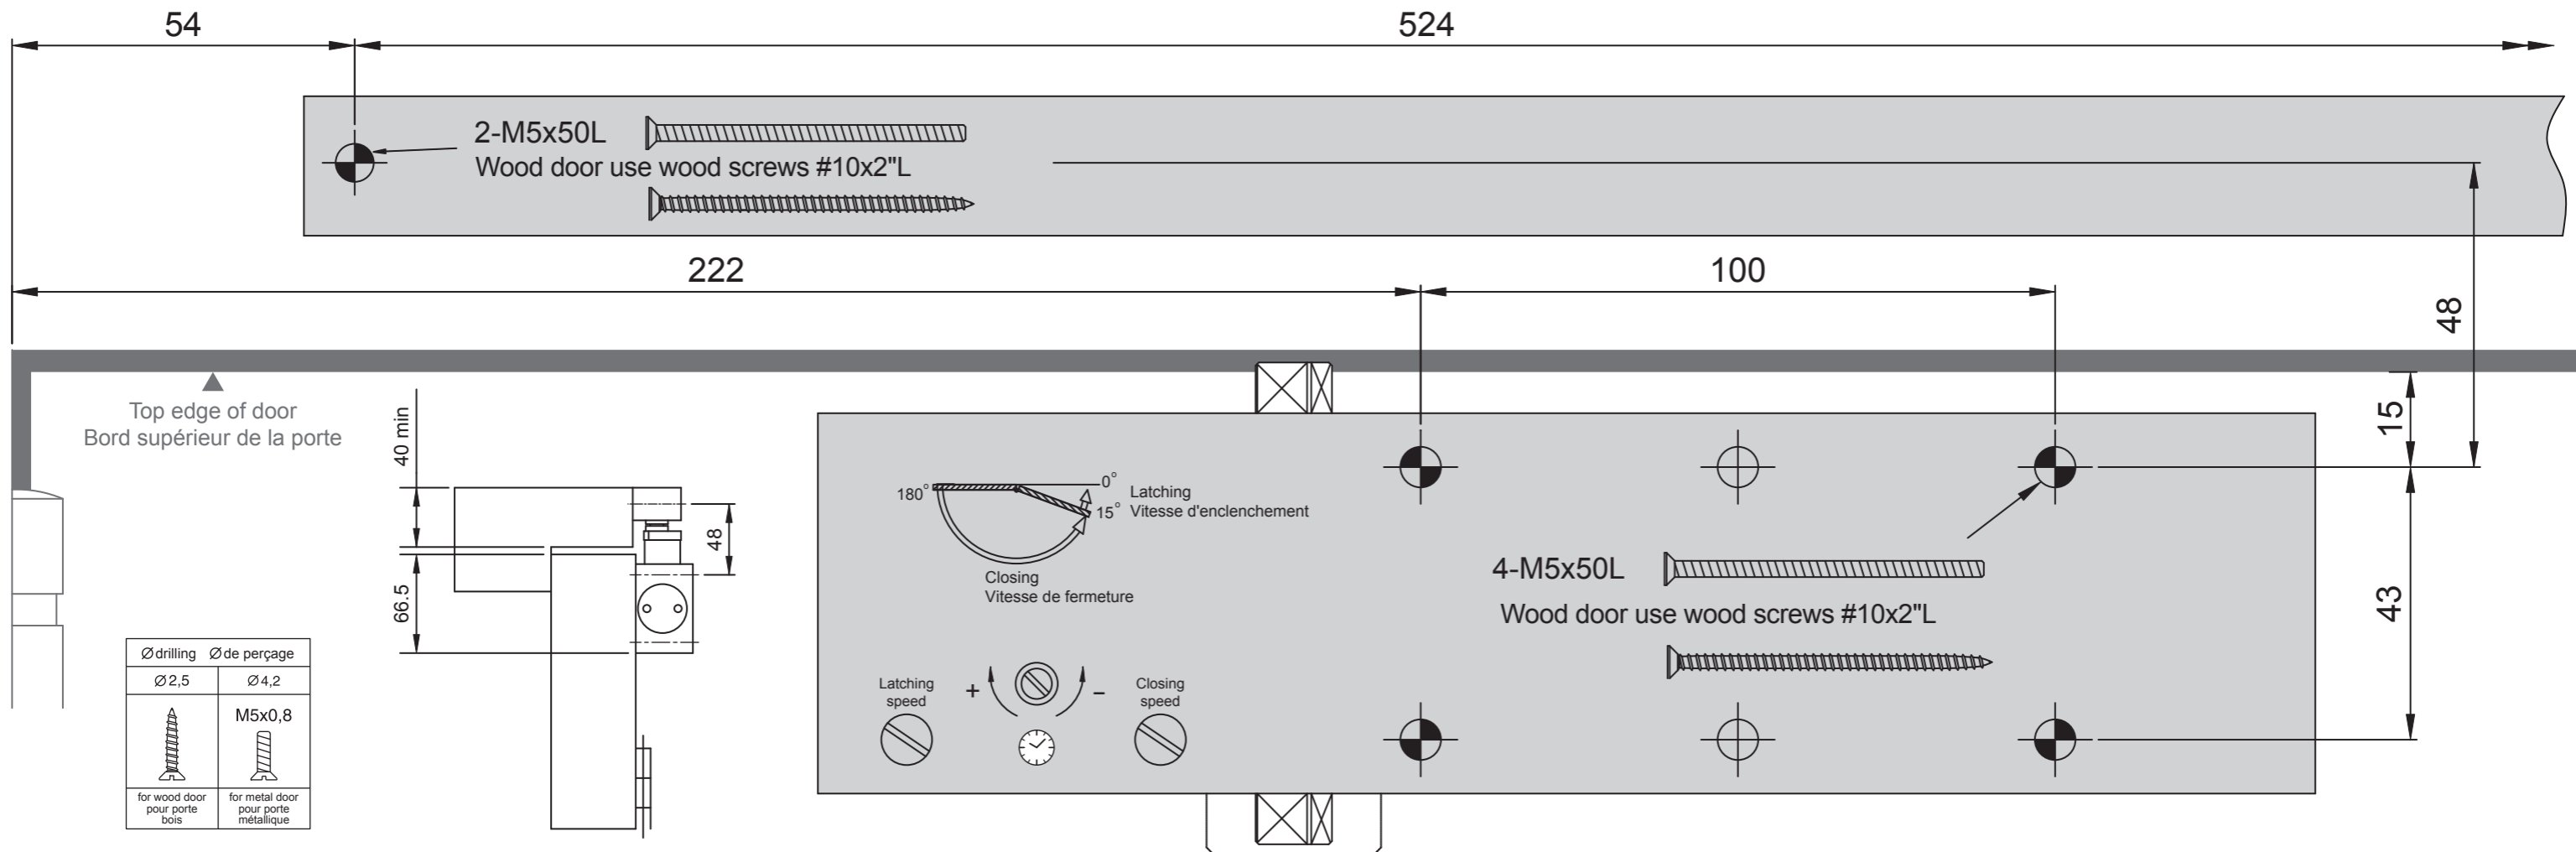

© 2014 Allegion

10301 ZINS-B819

Power size	Max. Door width	Max. Door weight	Max. Door opening	Number of turns
NO.1	750mm	20kg	180°	8CCW
* NO.2	850mm	40kg	180°	0
NO.3	950mm	60kg	180°	7CW

* Factory preset CW :Clockwise CCW:Counterclockwise

© 2014 Allegion

Regular Fixing - Pull Side

Power size	Max. Door width	Max. Door weight	Max. Door opening	Number of turns
NO.1	750mm	20kg	180°	8CCW
* NO.2	850mm	40kg	180°	0
NO.3	950mm	60kg	180°	7CW

* Factory preset CW :Clockwise CCW:Counterclockwise