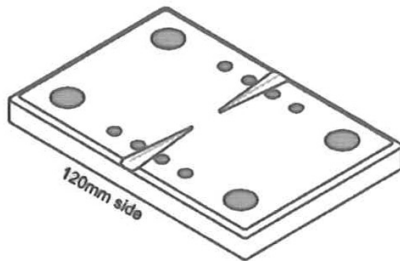

## SEMI FRAMELESS ALUMINIUM POSTS

### Base Plates for Top Mount Posts

When ordering top mount posts, please state which type base plate is required.

Base Plate Type 1

120mm x 80mm x 12mm - 4 x hole

Base Plate Type 2

110mm x 100mm x 12mm - 4 x hole

Base Plate Type 3  
 For Steel Beams or Concrete only

120mm x 80mm x 12mm - 2 x hole

Post Profile