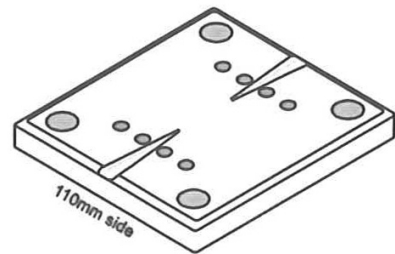

### Base Plates for Top Mount Posts

When ordering top mount posts, please state which type base plate is required.

Base Plate Type 1

120mm x 80mm x 12mm - 4 x hole

Base Plate Type 2

110mm x 100mm x 12mm - 4 x hole

Base Plate Type 3  
 For Steel Beams or Concrete only

120mm x 80mm x 12mm - 2 x hole

Post Profile