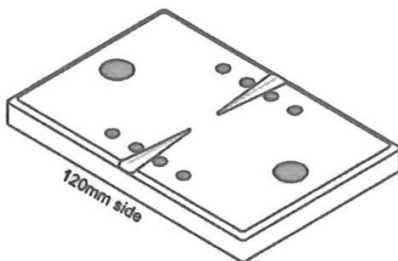

### Base Plates for Top Mount Posts

When ordering top mount posts, please state which type base plate is required.

Base Plate Type 1

120mm x 80mm x 12mm - 4 x hole

Base Plate Type 2

110mm x 100mm x 12mm - 4 x hole

Base Plate Type 3  
 For Steel Beams or Concrete only

120mm x 80mm x 12mm - 2 x hole

Post Profile