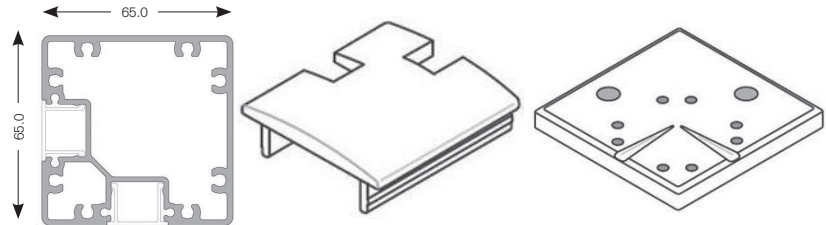

SEMI FRAMELESS ALUMINIUM POSTS

Corner Post Top Mount Low Height

Up to 1000mm long post up to 1250mm high balustrade for 10mm toughened glass.

Stock powder coat is Silver Frost. This is a highly durable powder coat which is a very close match to natural anodised silver.

Product	Code	Description
	TMC-801 LC	Corner Top Mount Post Low Height End corner post up to 1050mm high glass Base plate & top cap shown above
	TMC-1001 LC	Corner Top Mount Post Low Height End corner post up to 1250mm high glass Base plate & top cap shown above
x = up to 250mm above post 	Surcharge for standard P/C colours 1 to 5 posts + 10% 6 to 10 posts + 5% 11+ posts - NO EXTRA CHARGE	
For Fixings, see pages 6.9 to 6.13 For Post Spacings, see charts on page 6.2		