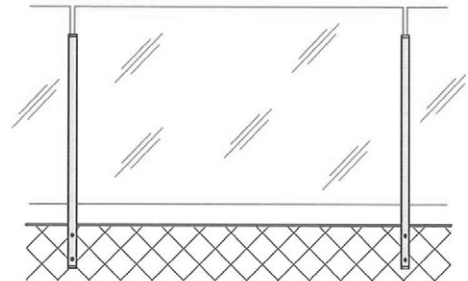

SEMI FRAMELESS ALUMINIUM POSTS

Face Fix Low Height

Up to 1200mm long post up to 1250mm high balustrade for 10mm toughened glass.

Stock powder coat is Silver Frost. This is a highly durable powder coat which is a very close match to natural anodised silver.

Product	Code	Description	Each
	FF-1001 LI	Face Fix Post Low Height Intermediate post. Up to approx 1050mm high balustrade	
	FF-1201 LI	Face Fix Post Low Height Intermediate post. Up to approx 1250mm high balustrade	
	FF-1001 LE	Face Fix Post Low Height End post. Up to approx 1050mm high balustrade	
	FF-1201 LE	Face Fix Post Low Height End post. Up to approx 1250mm high balustrade	
<p>x = up to 250mm above post</p> 	<p>Surcharge for standard P/C colours 1 to 5 posts + 10% 6 to 10 posts + 5% 11+ posts - NO EXTRA CHARGE</p>		
<p>For Fixings, see pages 6.9 to 6.13 For Post Spacings, see charts on page 6.2</p>			